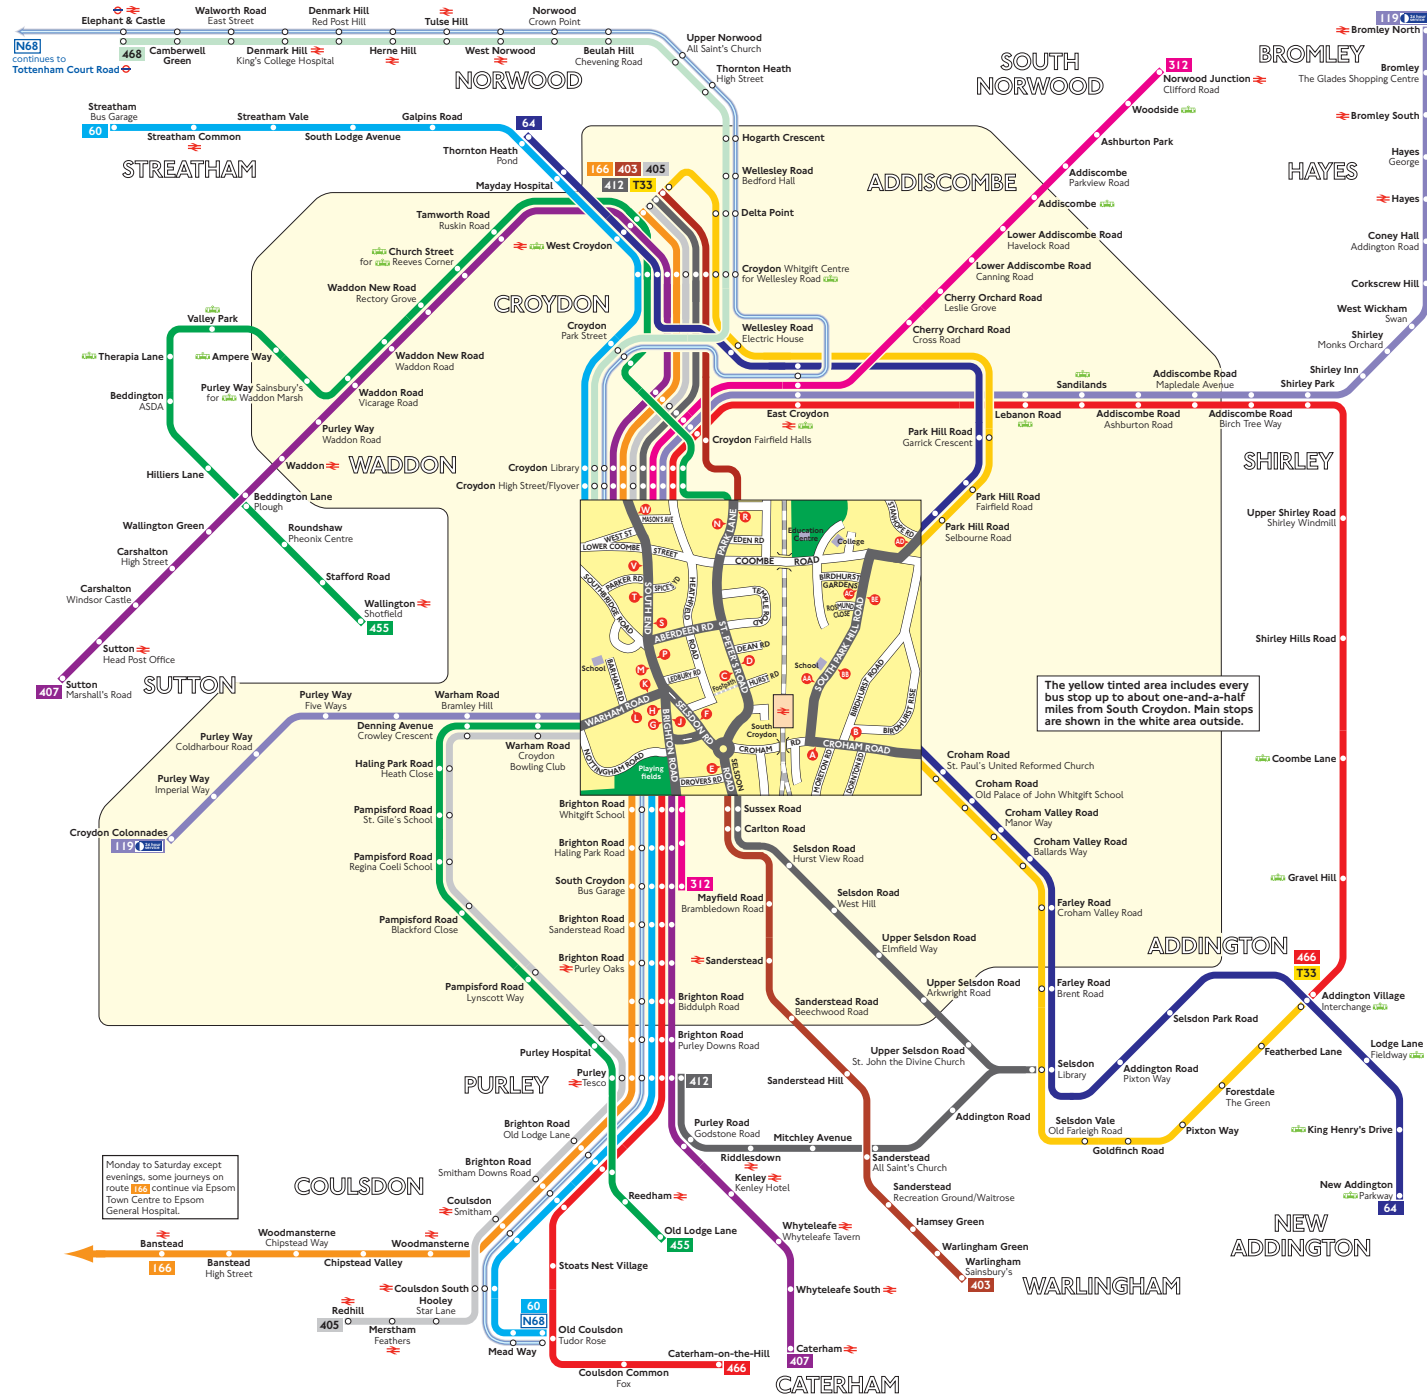

Buses from South Croydon

Route finder

Day buses including 24-hour routes

Bus route	Towards	Bus stops
60	Old Coulsdon Streatham	J S W H V
64	New Addington Thornton Heath	B 88 8E A AA AC AD
119	Bromley North Croydon Colonnades	K M T L S W
166	Banstead Epsom + West Croydon	J S W R S G V
312	Norwood Junction South Croydon Bus Garage	M T J S W
403	Warlingham West Croydon	F P R E G N
405	Redhill West Croydon	L S W K V
407	Caterham Sutton	J S W G T
412	Purley West Croydon	F P S W E G T
455	Old Lodge Lane Wallington	D G L R C F K N
466	Addington Village Caterham-on-the-Hill	M T J S W
468	Elephant & Castle	G V
T33	Addington Village West Croydon	B 88 8E A AA AC AD

Night buses

Bus route	Towards	Bus stops
N68	Old Coulsdon Tottenham Court Road	J S W G V

Other buses

Bus route	Towards	Bus stops
409	Croydon + East Grinstead +	A AA AC AD B 88 8E